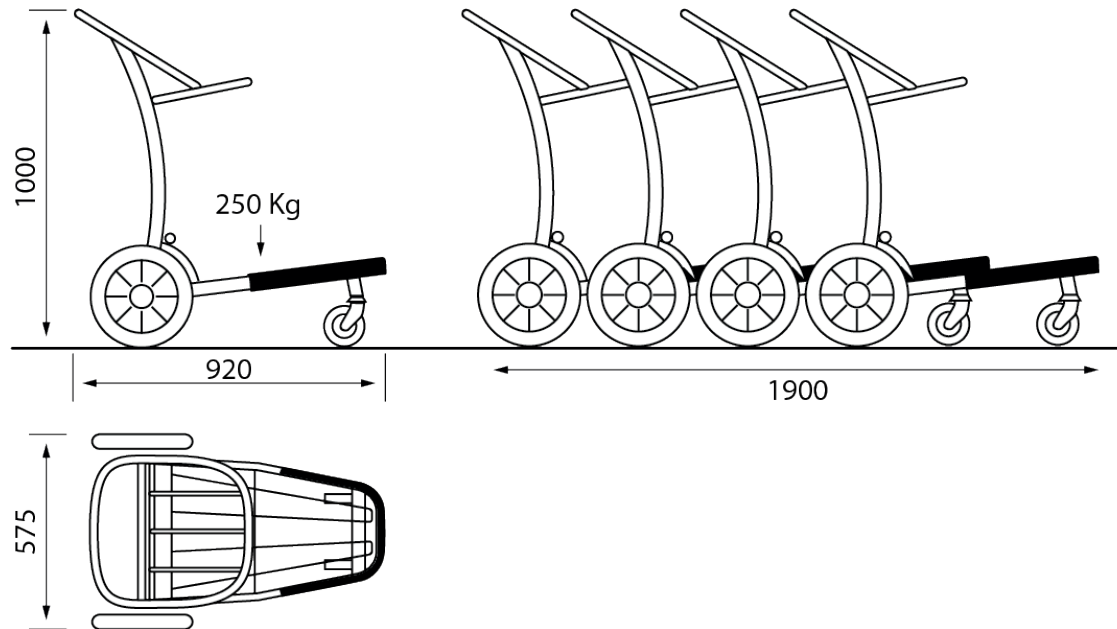

## Technical features

- Upper basket for hand luggage
- Lower inclined chromed platform
- Front wraparound bumper
- Support for neutral advertisement plate in grey PVC
- Nestable

## Technical data

							
COLYSEE	max 250 kg	2 swivel front Ø125 mm and 2 rear fixed Ø300 mm	Steel tube with epoxy coating RAL 9007	920 x 575 x h1000 mm	3 - 4	17 kg	99643055

## Technical draw