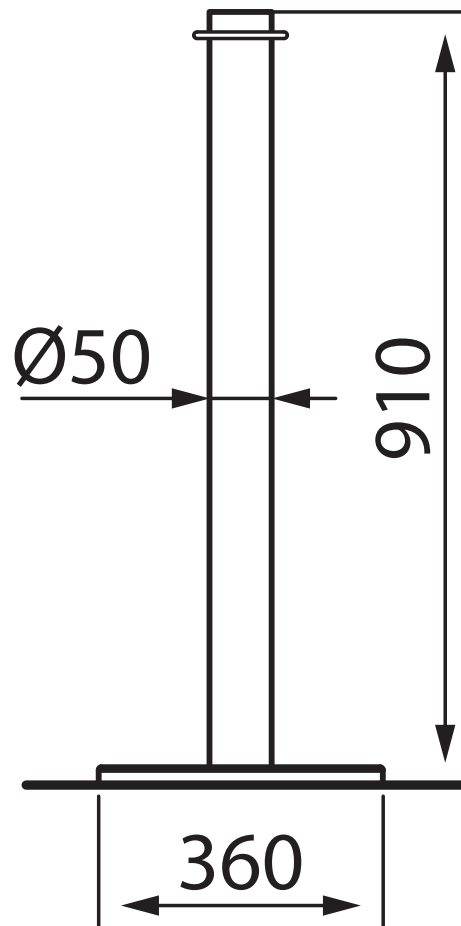

## Technical features

- Post with possibility to add Display or ropes
- Flat top with hollowed ring for snap hooks attaching

## Technical data

				
SPIGA CR	Chrome plated stainless steel	Ø base 360 x Ø post 50 x h910 mm	13 Kg	030100IN

## Technical draw