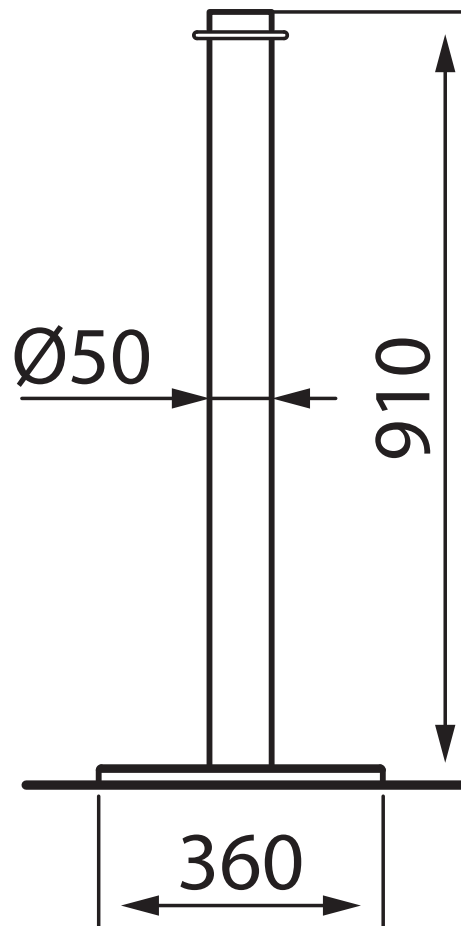

## Technical data

				
SPIGA CR	Chrome plated stainless steel	Ø base 360 x Ø post 50 x h910 mm	13 Kg	030100IN

## Technical draw

## Technical features

- Post with possibility to add Display or ropes
- Flat top with hollowed ring for snap hooks attaching