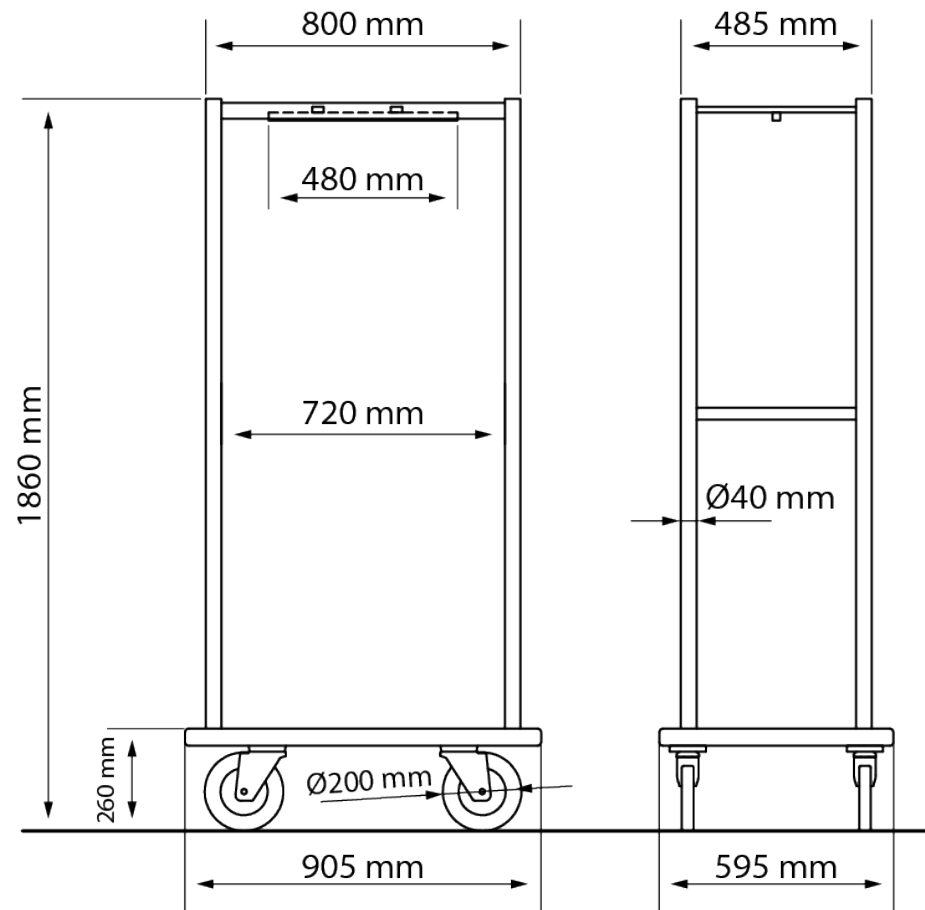

Technical draw

Options

No Options available for this product.

For special request or customizations, contact your sales representative or the company.

Colours

No Colours available for this product.